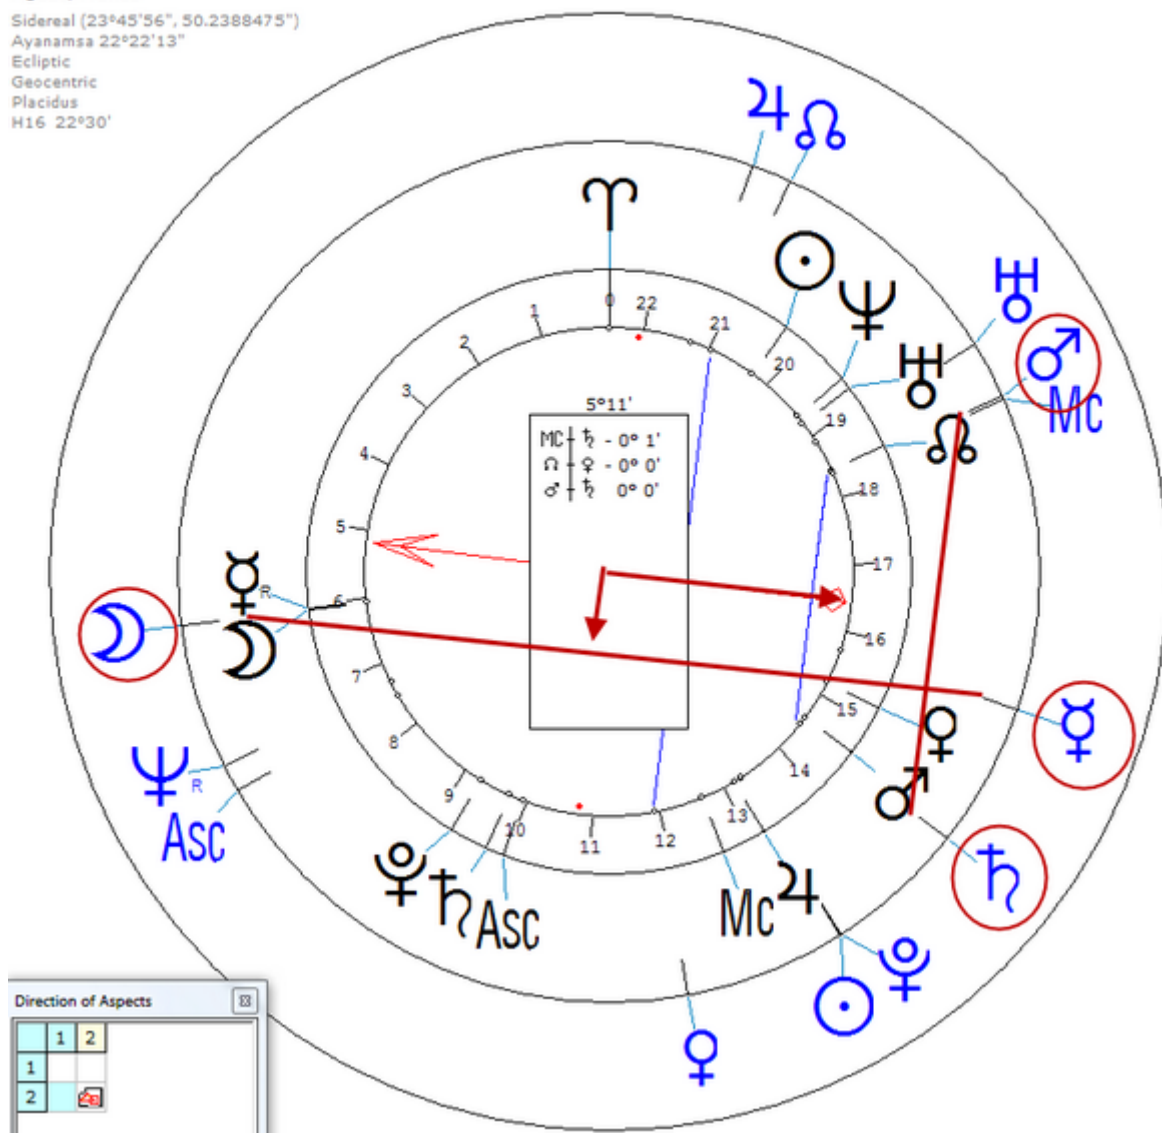

Sidereal (23°45'56", 50.2388475")
Ayanamsa 22°22'13"
Ecliptic
Geocentric
Placidus
H16 22°30'

Progressed Lunar Return (Harmonic 16)

$$\text{Lunar } \text{♁}/\text{♄} = \text{♃}_n = \text{♁}_n$$

Boyer, Charles